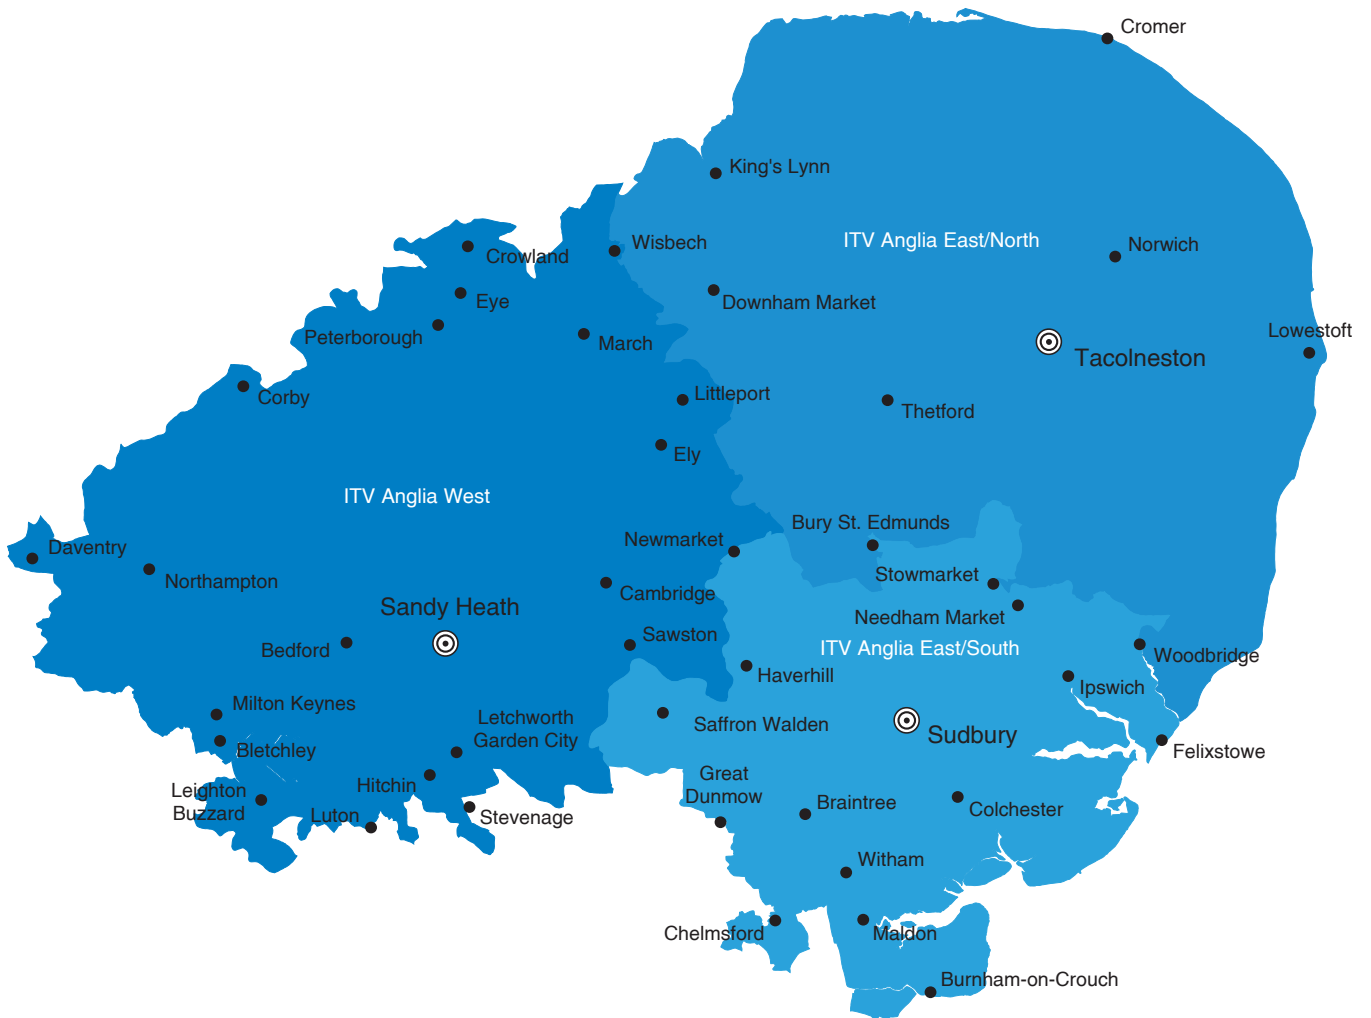

ITV Anglia Micro Regions

- ⊙ Television Transmitting Stations
- ITV Anglia West
- ITV Anglia East/North
- ITV Anglia East/South