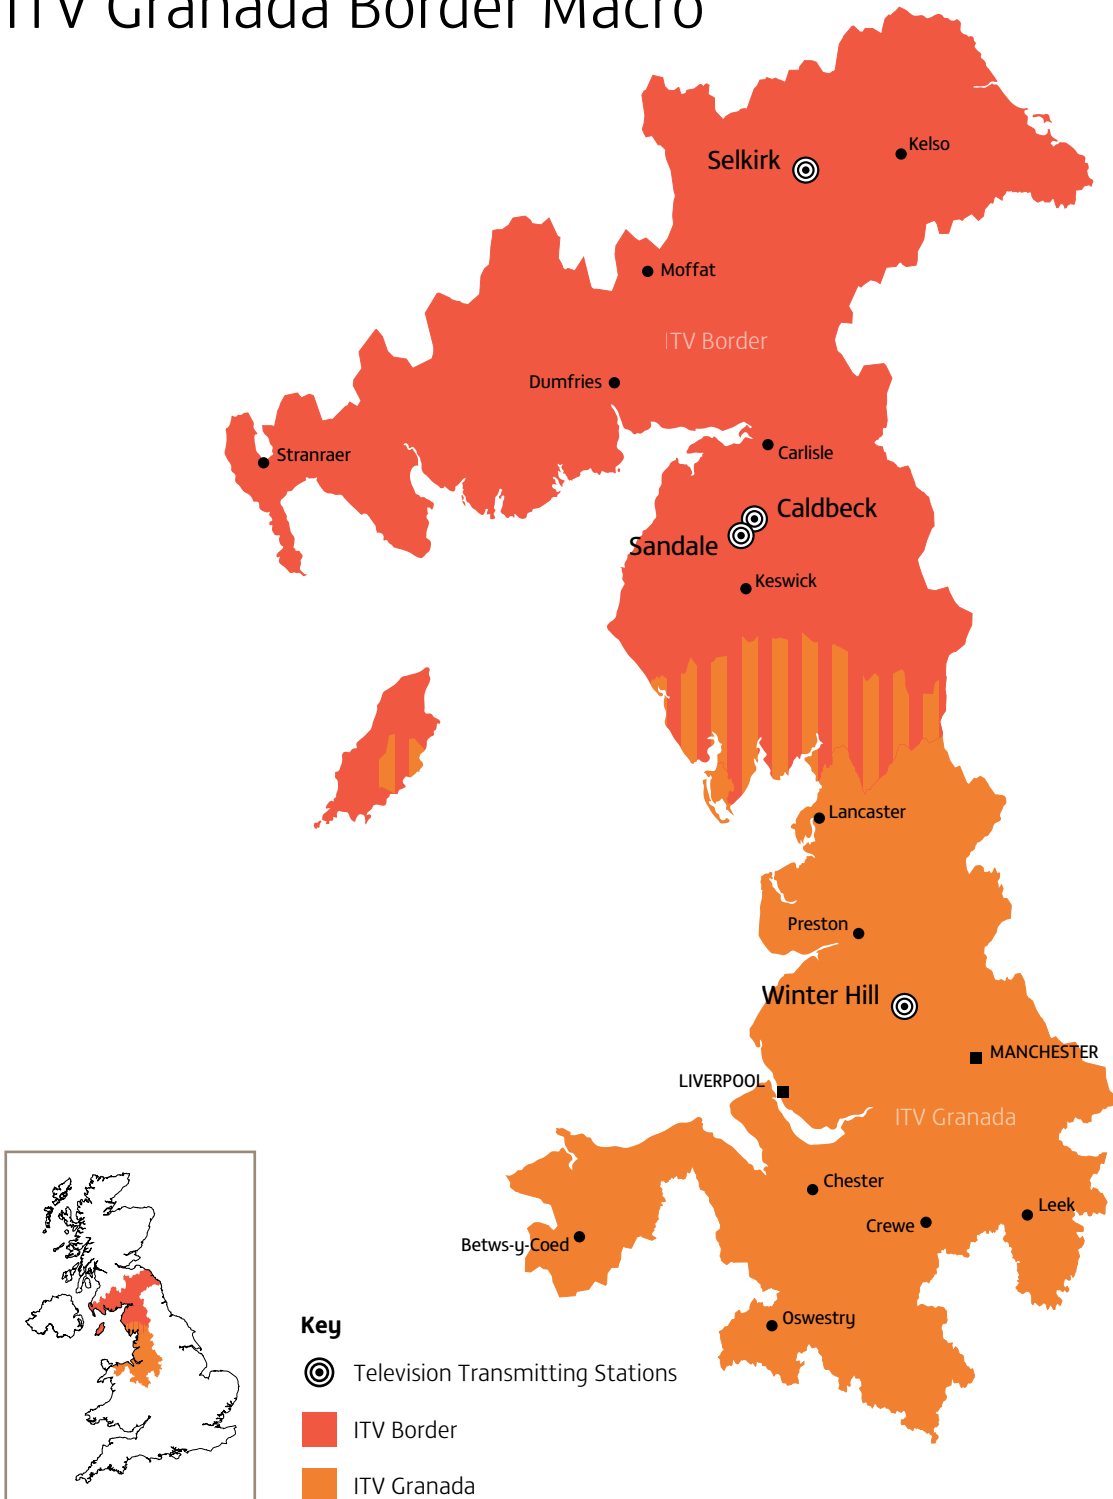

# ITV Granada Border Macro

Map prepared by Oxford Cartographers 96798 email: info@oxfordcartographers.com Crown Copyright