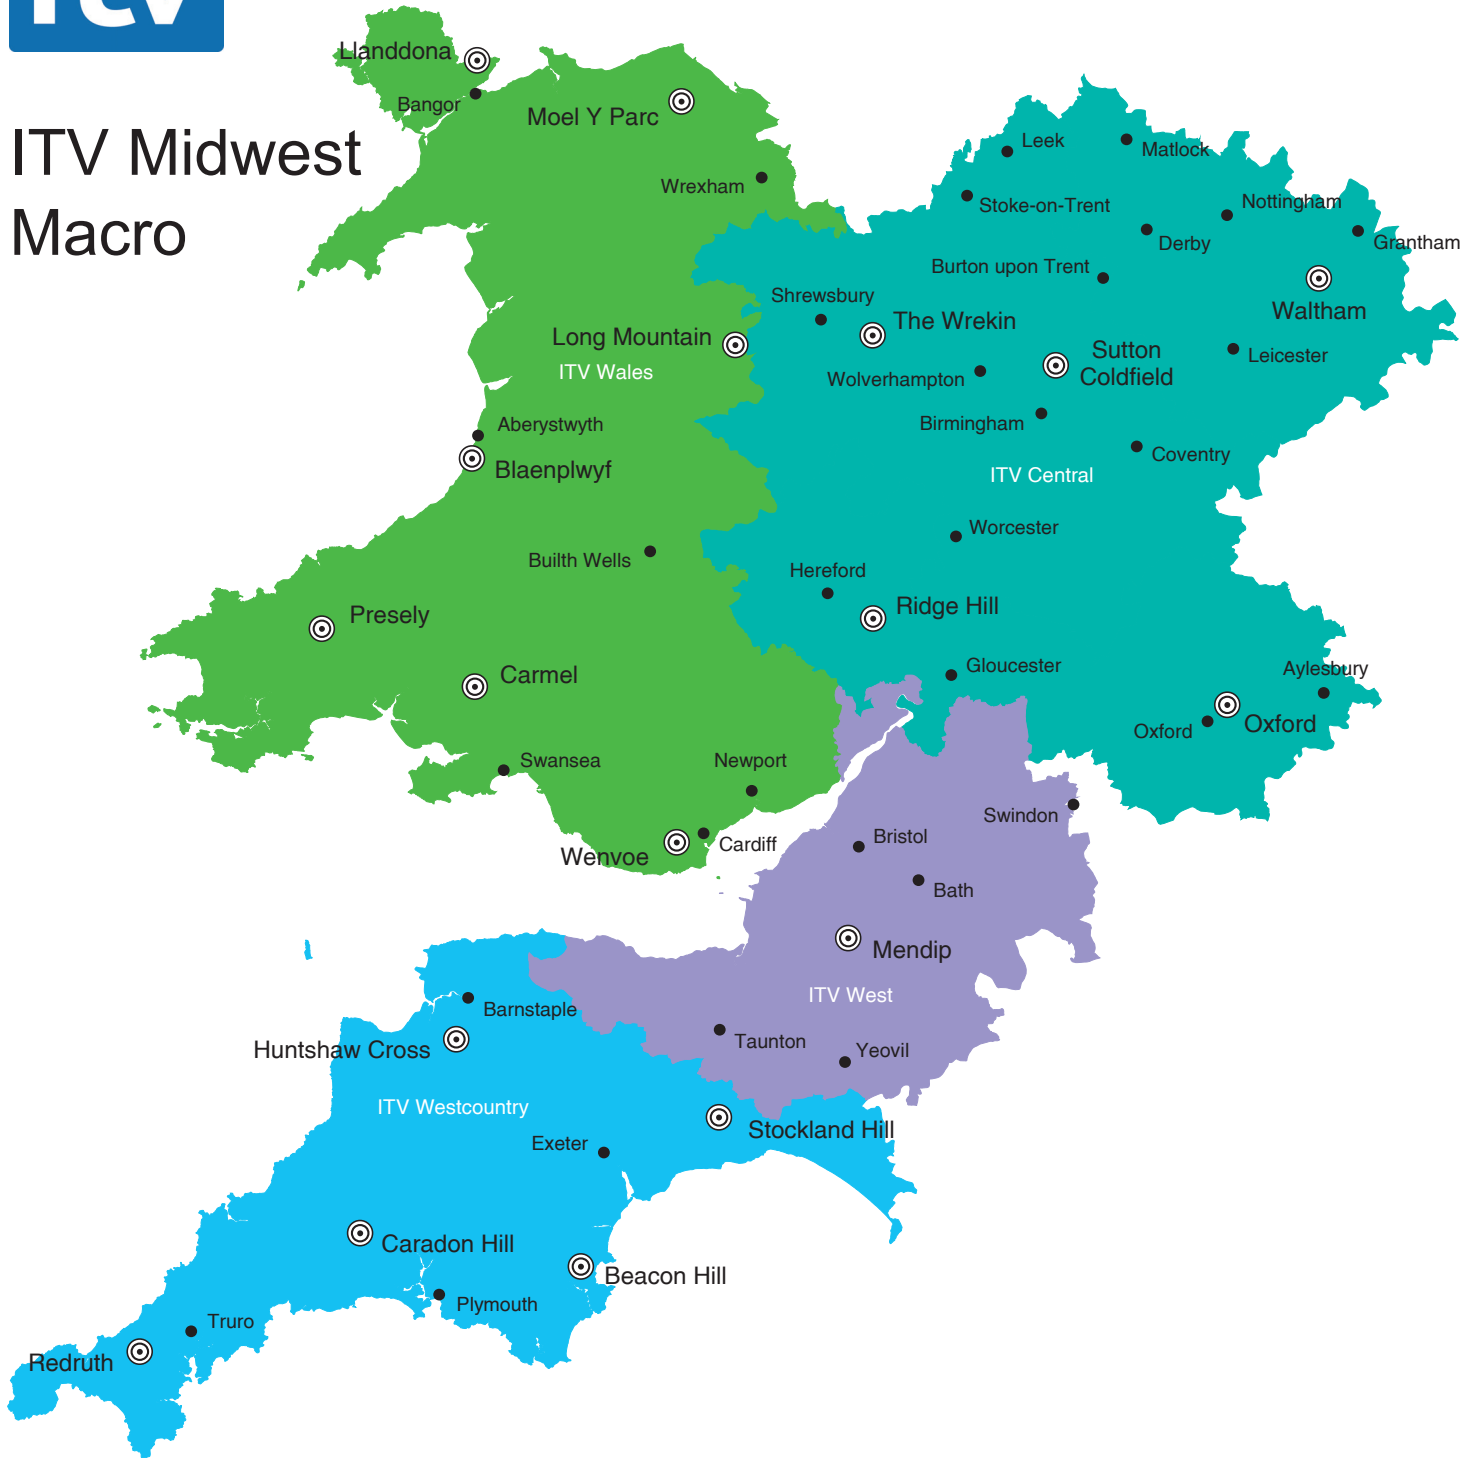

# ITV Midwest Macro

- Ⓢ Television Transmitting Stations
- ITV Central
- ITV Wales
- ITV West
- ITV Westcountry