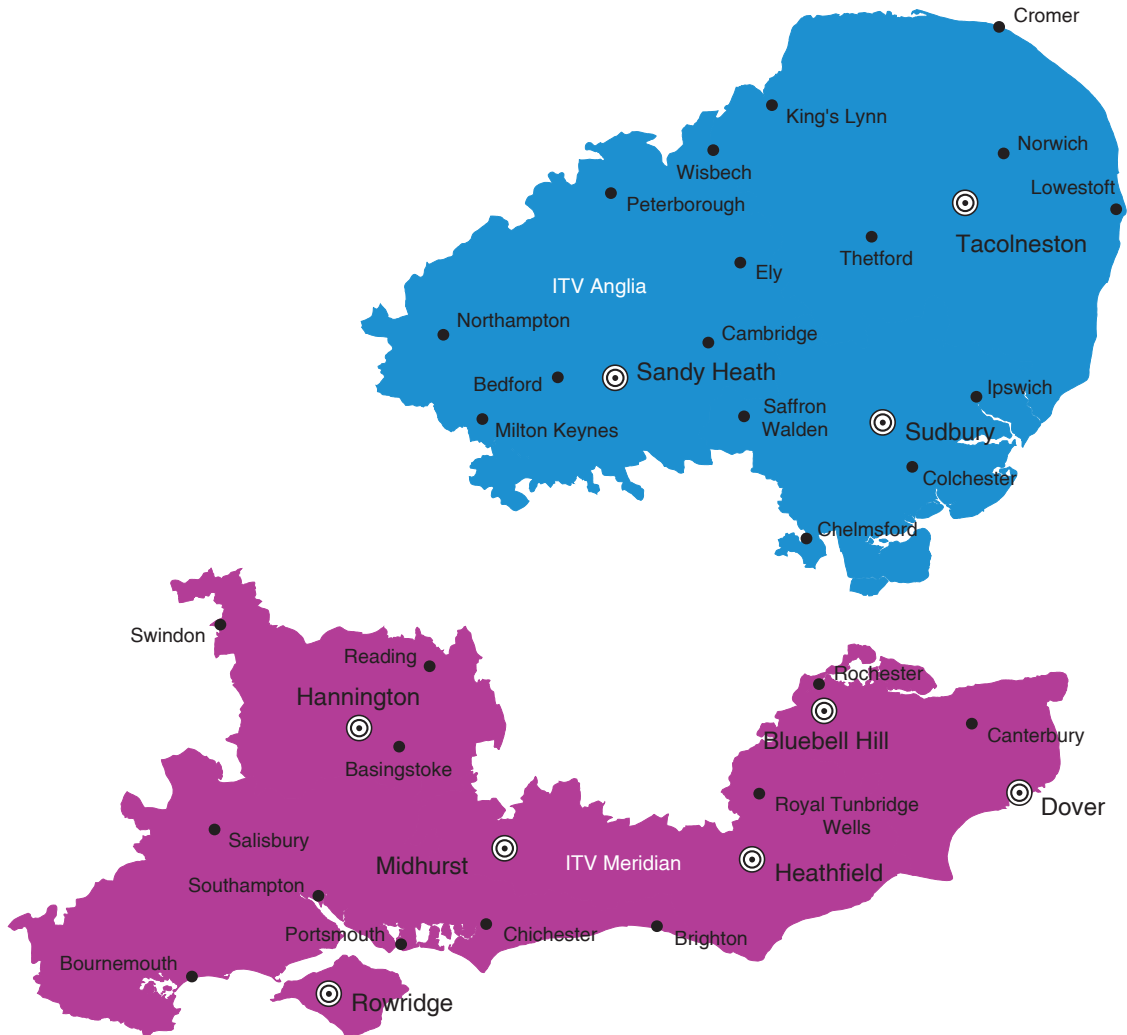

ITV South East Macro

- ⊙ Television Transmitting Stations
- ITV Anglia
- ITV Meridian